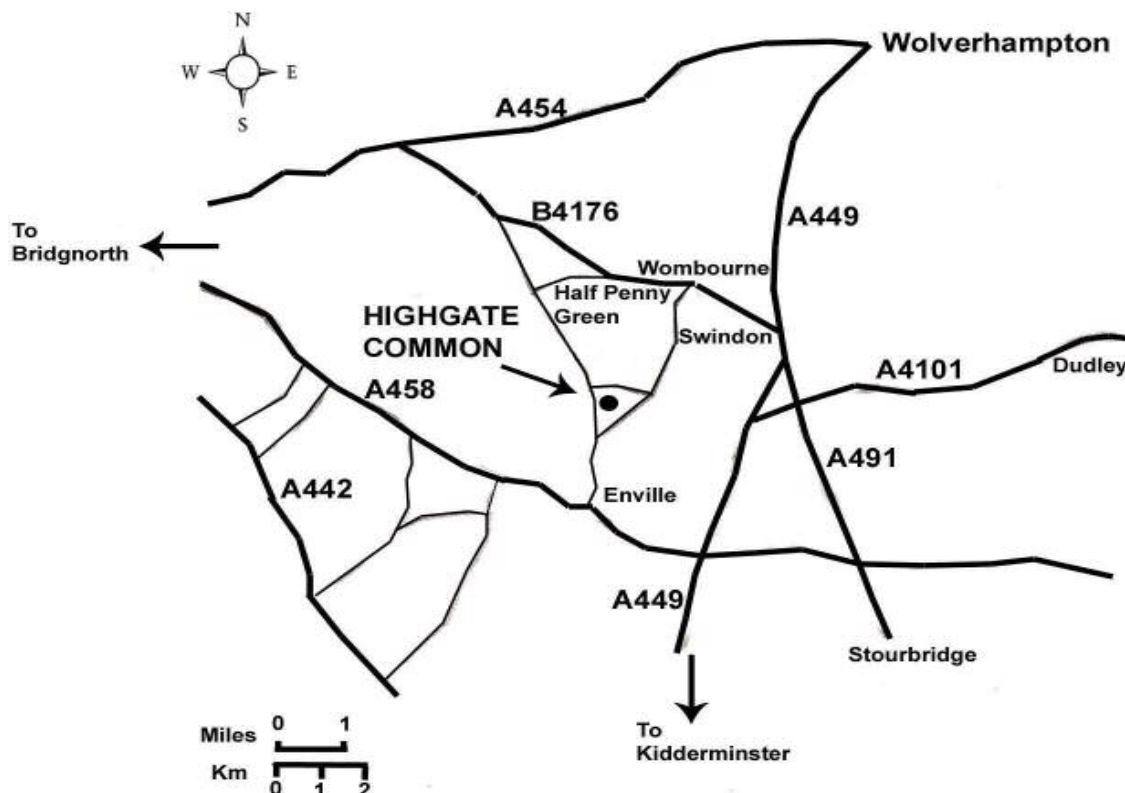

CONTACT

Work parties generally run from 10:00am to 3:30pm including tea break and lunch, and the meeting place is **Triangle Car Park** (by the new building on the Triangle and situated off Highgate Road) unless otherwise stated.

Snacks, tools, and any necessary protective equipment will be provided by the Trust, but you will need to bring your own lunch, sturdy boots and waterproof clothing.

Toilet facilities are now available at the new building.

For further information regarding work parties, or if you plan to attend, please contact Jeff Sim (Highgate Warden) on 07968 373 957.

SIMPLIFIED LOCATION MAP:

PLEASE NOTE: work party activities are planned in advance to the best of the Wardens' knowledge, but weather conditions or other unpredictable circumstances may mean that tasks are altered on the day. Please accept our apologies for any inconvenience caused.